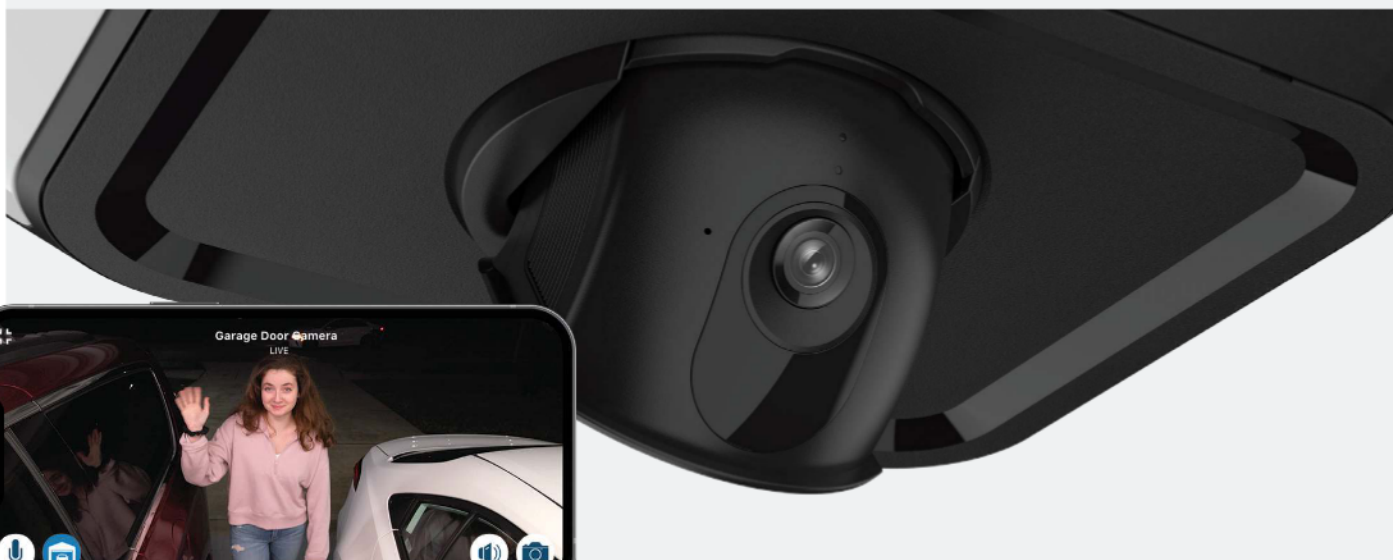

Works with Amazon Key and Walmart+InHome

For convenient and secure In-Garage Delivery of Amazon and Walmart packages and groceries – watch deliveries happen in real-time