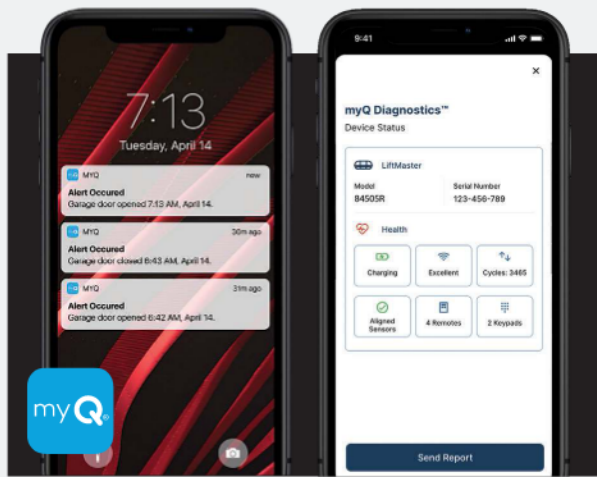

Smartphone Control

Control, secure and monitor the garage with the myQ app-anytime, from anywhere

Battery Backup

Lets you get in and out when the power is down

2-way communication

Hear what's happening in the garage. Includes adjustable volume and ability to enable or disable the mic through the myQ app

Quiet operation

An ultra-quiet DC motor and strong belt drive system ensures for comfortable living spaces near the garage

myQ Diagnostics Compatible

myQ Diagnostics in the myQ app provides real-time insights for your garage door via the Health Report. You will be sent alerts if an issue arises and you will be quickly connected to professional services if needed

Works with Amazon Key and Walmart+InHome

For convenient and secure In-Garage Delivery of Amazon and Walmart packages and groceries – watch deliveries happen in real-time

+

Do more with myQ

Use the myQ app to control, secure and monitor your garage and conveniently share and manage access to your home without sharing passcodes or keys. Also, take the hassle out of service repair and easily connect to a trusted Dealer through the myQ app.